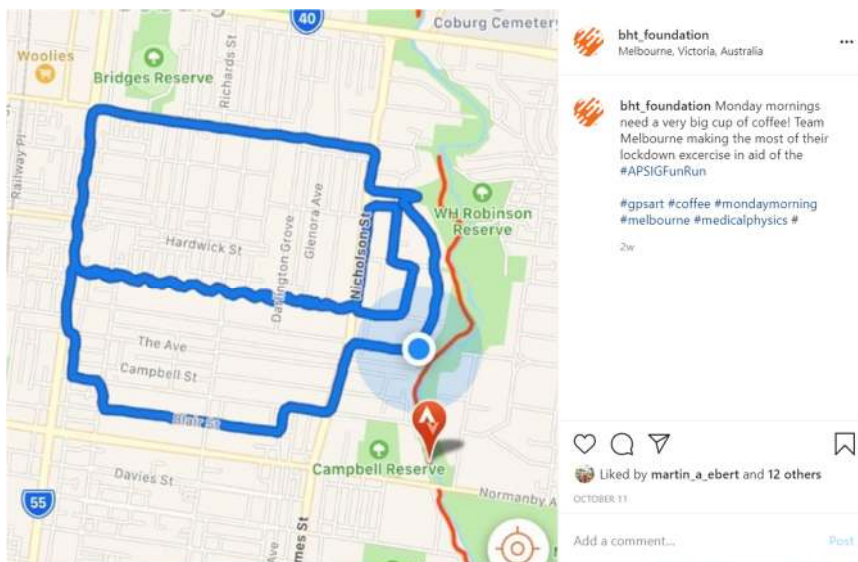

7. Another cup of coffee in lockdown - this time from **'Team Melbourne' (B)**

9.4 km Preston Melbourne