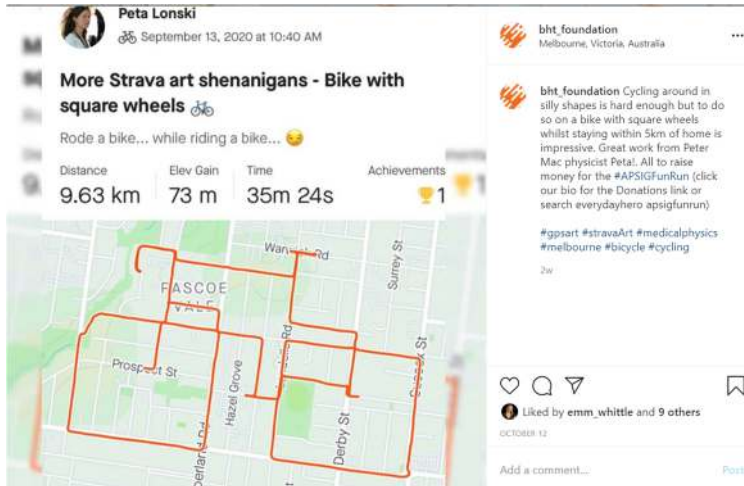

8. **Peta Lonski (B)**– Another effort by Peta on behalf of team quality Melbourne - this time a bicycle with square wheels

Pascoe Vale Melb 9.6Km