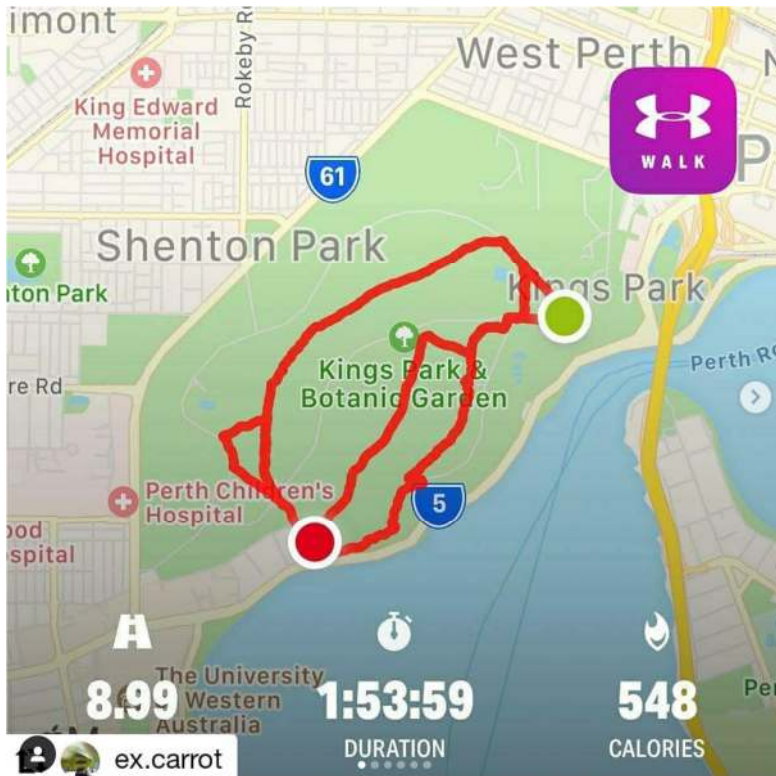

1. Sir Charles Gairdner Radiation Oncology Physics team - Perth , WA

A penguin lurking around Kings Park

Distance 9Km's.

Other photos:

2. Dulwich Hill Cycle Club – Rob Isaacs rides the inner west Dinosaur.

Other Photo:

3. **Peta Lonski (A)** - Peter MacCallum Cancer Centre Melbourne

On behalf of 'Team Quality' Melbourne

The image shows two social media posts side-by-side. On the left is a Strava activity post by Peta Lonski, titled "Coffee in Coburg Strava Art". The post includes a profile picture, the name "Peta Lonski", a bicycle icon, and the date "September 5, 2020 at 7:50 AM". The title is "Coffee in Coburg Strava Art" and the description is "Who ordered the very very very extra large?? ☺️☕️". The activity statistics are: Distance 14.07 km, Elev Gain 75 m, Time 1h 12m, and Achievements 3. Below the statistics is a map of Coburg, Melbourne, with a brown line tracing a route through the streets. On the right is a Facebook post from the page "bht_foundation". The post text says: "bht_foundation Melbourne's finest physicists are using their lockdown exercise productively to create a coffee visible from space #APSIGFunRun remember to donate to the link in the bio #stravaart #coffee #medicalphysics 5w". Below the text is a comment from "runningfisio" that says "Wow nice coffee ☺️☺️" with a reply button. At the bottom of the Facebook post, it says "Liked by ex.carrot and 6 others" and "SEPTEMBER 17".