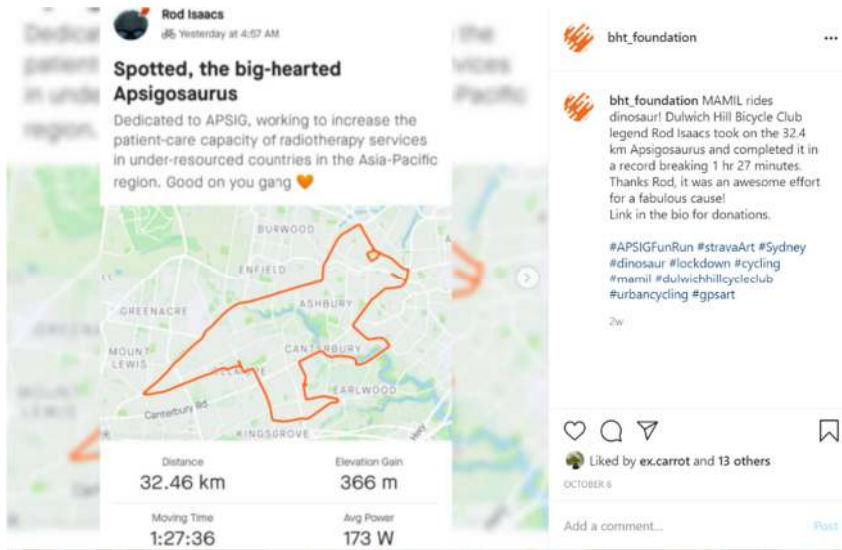

1. Sir Charles Gairdner Radiation Oncology Physics team - Perth , WA

A penguin lurking around Kings Park

Distance 9Km's.

Other photos:

2. Dulwich Hill Cycle Club – Rob Isaacs rides the inner west Dinosaur.

Other Photo:

3. **Peta Lonski (A)** - Peter MacCallum Cancer Centre Melbourne

On behalf of 'Team Quality' Melbourne

The image shows two social media posts side-by-side. On the left is a Strava activity post by Peta Lonski, titled "Coffee in Coburg Strava Art". The post includes a profile picture, the name "Peta Lonski", a bicycle icon, and the date "September 5, 2020 at 7:50 AM". The title is "Coffee in Coburg Strava Art" and the description is "Who ordered the very very very extra large?? ☺️☕️". The activity statistics are: Distance 14.07 km, Elev Gain 75 m, Time 1h 12m, and Achievements 3. Below the statistics is a map of Coburg, Melbourne, with a brown line tracing a route through the streets. On the right is a Facebook post from the page "bht_foundation". The post text says: "bht_foundation Melbourne's finest physicists are using their lockdown exercise productively to create a coffee visible from space #APSIGFunRun remember to donate to the link in the bio #stravaart #coffee #medicalphysics 5w". Below the text is a comment from "runningfisio" that says "Wow nice coffee ☺️☺️" with a reply button. At the bottom of the Facebook post, it says "Liked by ex.carrot and 6 others" and "SEPTEMBER 17".