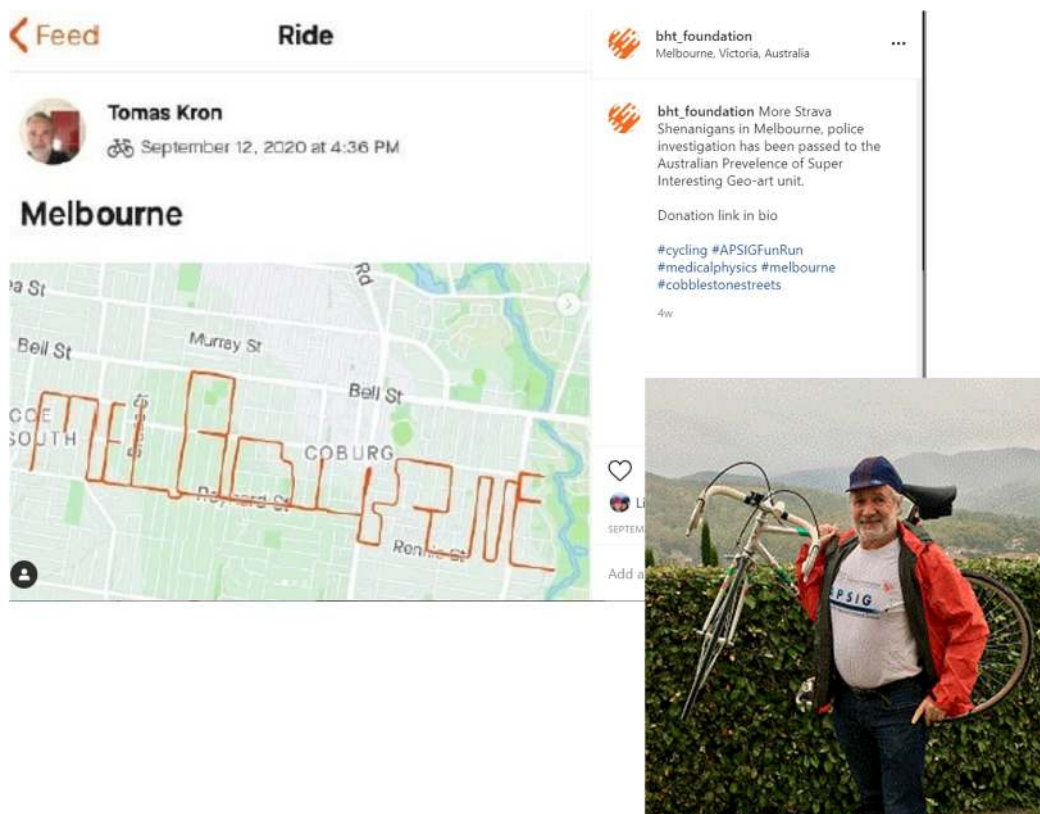

9. **A/Prof Thomas Kron** – Peter Mac Cancer Centre Melbourne

Celebration of Melbourne cycle during lockdown

13.6 KM Coburg, Melbourne